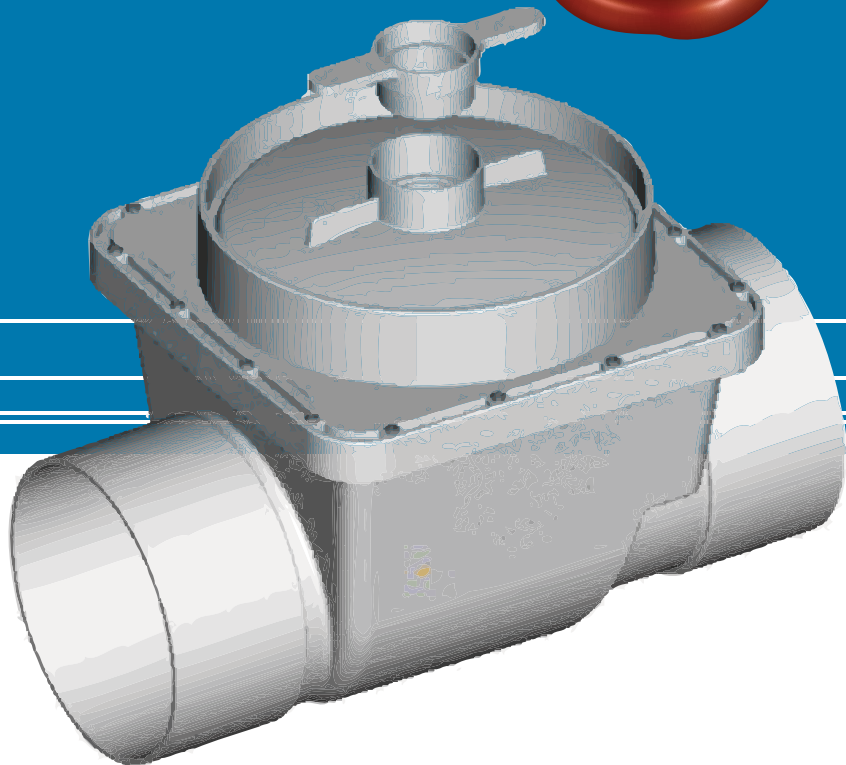

100MM & 150MM REFLUX VALVES

REFLUX
PROBLEMS?
SUFFER NO
MORE!

- Fully serviceable from ground level without with expense of installing an access chamber.
- Riser section is made from standard plumbing DWV pipe.
- Compact design.
- Watermark approved.