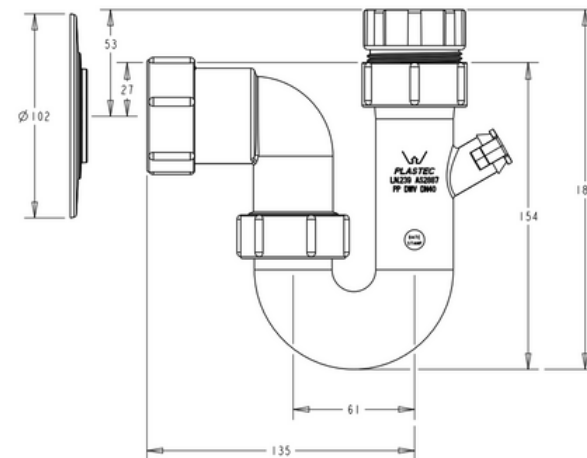

40 Knuckle Trap P Telescopic

ID	Ø	Box
19759	40	12

- 32x40 Trap Adaptor
- 32 Outlet Rubber
- Includes 40mm Flange

40 Knuckle Trap P w/Nipple

ID	Ø	Box
19760	40	10

- 32x40 Trap Adaptor
- 32 Outlet Rubber
- Includes 40mm Flange

40 Knuckle Trap P Telescopic w/Nipple

ID	Ø	Box
19762	40	8

- 32x40 Trap Adaptor
- 32 Outlet Rubber
- Includes 40mm Flange

40 Knuckle Trap S&P Telescopic w/AAV

ID	Ø	Box
20587	40	10

- 32x40 Trap Adaptor
- 32 Outlet Rubber
- Includes 40mm Flange