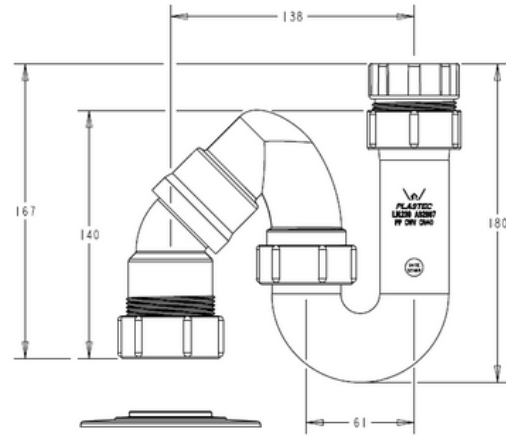

19761 - 40 P Trap

19762 - 40 P Trap w/Nipple

29587 - 40 Telescopic AAV S&P Trap

19758 - 40 Telescopic AAV S&P Trap w/Nipple

20579 - 40 Telescopic P&W S&P Trap

20577 - 40 Telescopic Pop Up S&P Trap

All traps include a complimentary 40mm Flange

20580 - 40 Telescopic P&W S&P Trap

20578 - 40 Telescopic Pop Up AAV S&P Trap

"GOT INTO A TIGHT SITUATION - GO THE KNUCKLE"

PLASTEC KNUCKLE TRAPS

40 Knuckle Trap S&P

ID	Ø	Box
19754	40	10

- 32x40 Trap Adaptor
- 32 Outlet Rubber
- Includes 40mm Flange

40 Knuckle Trap S&P Telescopic

ID	Ø	Box
19755	40	10

- 32x40 Trap Adaptor
- 32 Outlet Rubber
- Includes 40mm Flange

40 Knuckle Trap S&P w/Nipple

ID	Ø	Box
19757	40	10

- 32x40 Trap Adaptor
- 32 Outlet Rubber
- Includes 40mm Flange