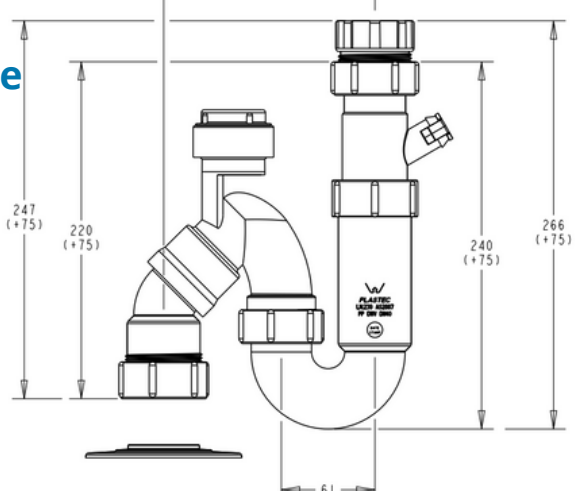

40 Knuckle Trap P Telescopic w/Nipple

ID	Ø	Box
19762	40	8

- 32x40 Trap Adaptor
- 32 Outlet Rubber
- Includes 40mm Flange

40 Knuckle Trap S&P Telescopic w/AAV

ID	Ø	Box
20587	40	10

- 32x40 Trap Adaptor
- 32 Outlet Rubber
- Includes 40mm Flange

40 Knuckle Trap S&P Telescopic w/AAV & Nipple

ID	Ø	Box
19758	40	8

- 32x40 Trap Adaptor
- 32 Outlet Rubber
- Includes 40mm Flange

40 Knuckle Trap S&P Telescopic P&W

ID	Ø	Box
20579	40	8

- 32x40 Trap Adaptor
- 32 Outlet Rubber
- Includes 40mm Flange

40 Knuckle Trap S&P Telescopic P&W w/Nipple

ID	Ø	Box
20580	40	8

- 32x40 Trap Adaptor
- 32 Outlet Rubber
- Includes 40mm Flange

40 Knuckle Trap S&P Telescopic Pop-Up

ID	Ø	Box
20577	40	8

- 32x40 Trap Adaptor
- 32 Outlet Rubber
- Includes 40mm Flange