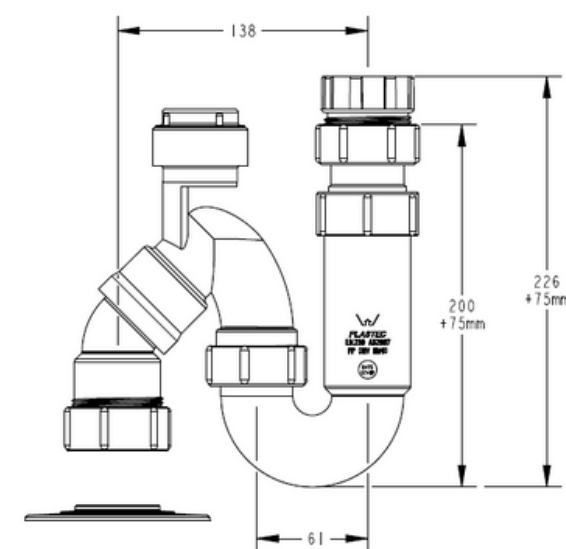

40 Knuckle Trap P Telescopic

ID	Ø	Box
19759	40	12

- 32x40 Trap Adaptor
- 32 Outlet Rubber
- Includes 40mm Flange

40 Knuckle Trap P w/Nipple

ID	Ø	Box
19760	40	10

- 32x40 Trap Adaptor
- 32 Outlet Rubber
- Includes 40mm Flange

40 Knuckle Trap P Telescopic w/Nipple

ID	Ø	Box
19762	40	8

- 32x40 Trap Adaptor
- 32 Outlet Rubber
- Includes 40mm Flange

40 Knuckle Trap S&P Telescopic w/AAV

ID	Ø	Box
20587	40	10

- 32x40 Trap Adaptor
- 32 Outlet Rubber
- Includes 40mm Flange

40 Knuckle Trap S&P Telescopic w/AAV & Nipple

ID	Ø	Box
19758	40	8

- 32x40 Trap Adaptor
- 32 Outlet Rubber
- Includes 40mm Flange

40 Knuckle Trap S&P Telescopic P&W

ID	Ø	Box
20579	40	8

- 32x40 Trap Adaptor
- 32 Outlet Rubber
- Includes 40mm Flange

40 Knuckle Trap S&P Telescopic P&W w/Nipple

ID	Ø	Box
20580	40	8

- 32x40 Trap Adaptor
- 32 Outlet Rubber
- Includes 40mm Flange

40 Knuckle Trap S&P Telescopic Pop-Up

ID	Ø	Box
20577	40	8

- 32x40 Trap Adaptor
- 32 Outlet Rubber
- Includes 40mm Flange