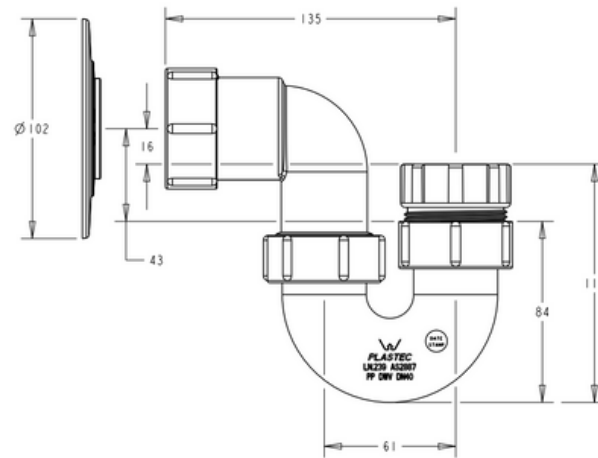

40 Knuckle Trap S&P Telescopic

ID	Ø	Box
19755	40	10

- 32x40 Trap Adaptor
- 32 Outlet Rubber
- Includes 40mm Flange

40 Knuckle Trap S&P w/Nipple

ID	Ø	Box
19757	40	10

- 32x40 Trap Adaptor
- 32 Outlet Rubber
- Includes 40mm Flange

40 Knuckle Trap S&P Telescopic w/Nipple

ID	Ø	Box
19756	40	10

- 32x40 Trap Adaptor
- 32 Outlet Rubber
- Includes 40mm Flange

40 Knuckle Trap P

ID	Ø	Box
19761	40	12

- 32x40 Trap Adaptor
- 32 Outlet Rubber
- Includes 40mm Flange

40 Knuckle Trap P Telescopic

ID	Ø	Box
19759	40	12

- 32x40 Trap Adaptor
- 32 Outlet Rubber
- Includes 40mm Flange

40 Knuckle Trap P w/Nipple

ID	Ø	Box
19760	40	10

- 32x40 Trap Adaptor
- 32 Outlet Rubber
- Includes 40mm Flange