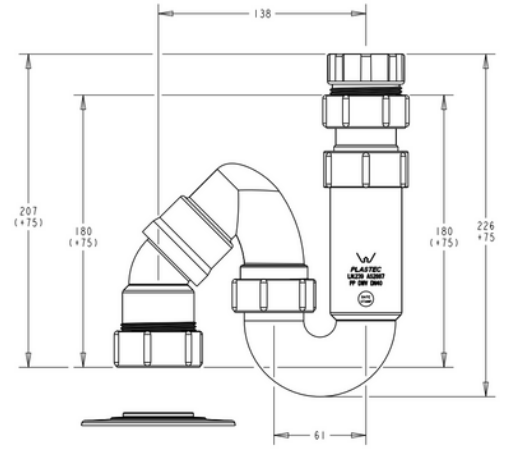

19761 - 40 P Trap

19762 - 40 P Trap w/Nipple

29587 - 40 Telescopic AAV S&P Trap

19758 - 40 Telescopic AAV S&P Trap w/Nipple

20579 - 40 Telescopic P&W S&P Trap

20577 - 40 Telescopic Pop Up S&P Trap

All traps include a complimentary 40mm Flange

20580 - 40 Telescopic P&W S&P Trap

20578 - 40 Telescopic Pop Up AAV S&P Trap

"GOT INTO A TIGHT SITUATION - GO THE KNUCKLE"

PLASTEC KNUCKLE TRAPS

40 Knuckle Trap S&P

ID	Ø	Box
19754	40	10

- 32x40 Trap Adaptor
- 32 Outlet Rubber
- Includes 40mm Flange

40 Knuckle Trap S&P Telescopic

ID	Ø	Box
19755	40	10

- 32x40 Trap Adaptor
- 32 Outlet Rubber
- Includes 40mm Flange

40 Knuckle Trap S&P w/Nipple

ID	Ø	Box
19757	40	10

- 32x40 Trap Adaptor
- 32 Outlet Rubber
- Includes 40mm Flange