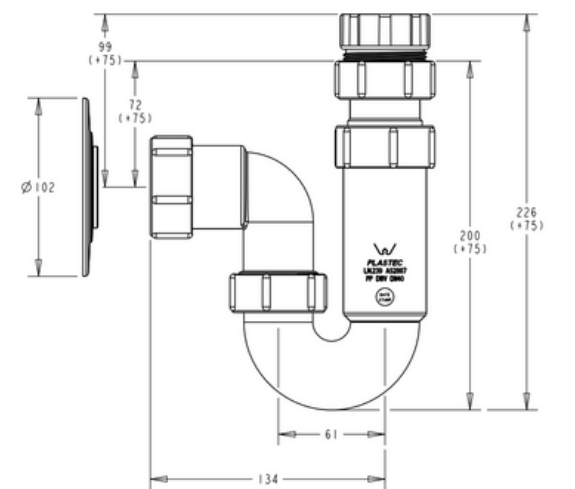

40 Knuckle Trap S&P Telescopic

ID	Ø	Box
19755	40	10

- 32x40 Trap Adaptor
- 32 Outlet Rubber
- Includes 40mm Flange

40 Knuckle Trap S&P w/Nipple

ID	Ø	Box
19757	40	10

- 32x40 Trap Adaptor
- 32 Outlet Rubber
- Includes 40mm Flange

40 Knuckle Trap S&P Telescopic w/Nipple

ID	Ø	Box
19756	40	10

- 32x40 Trap Adaptor
- 32 Outlet Rubber
- Includes 40mm Flange

40 Knuckle Trap P

ID	Ø	Box
19761	40	12

- 32x40 Trap Adaptor
- 32 Outlet Rubber
- Includes 40mm Flange

40 Knuckle Trap P Telescopic

ID	Ø	Box
19759	40	12

- 32x40 Trap Adaptor
- 32 Outlet Rubber
- Includes 40mm Flange

40 Knuckle Trap P w/Nipple

ID	Ø	Box
19760	40	10

- 32x40 Trap Adaptor
- 32 Outlet Rubber
- Includes 40mm Flange