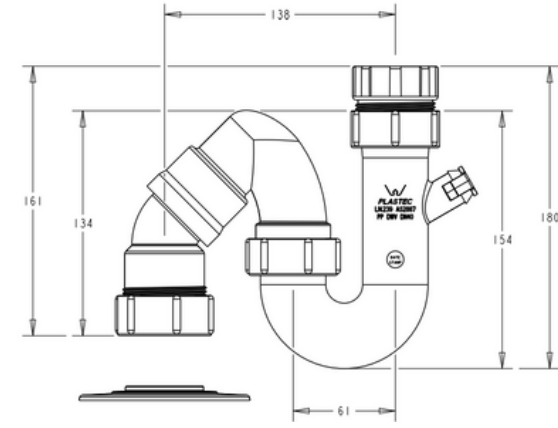

40 Knuckle Trap S&P Telescopic

ID	Ø	Box
19755	40	10

- 32x40 Trap Adaptor
- 32 Outlet Rubber
- Includes 40mm Flange

40 Knuckle Trap S&P w/Nipple

ID	Ø	Box
19757	40	10

- 32x40 Trap Adaptor
- 32 Outlet Rubber
- Includes 40mm Flange

40 Knuckle Trap S&P Telescopic w/Nipple

ID	Ø	Box
19756	40	10

- 32x40 Trap Adaptor
- 32 Outlet Rubber
- Includes 40mm Flange

40 Knuckle Trap P

ID	Ø	Box
19761	40	12

- 32x40 Trap Adaptor
- 32 Outlet Rubber
- Includes 40mm Flange