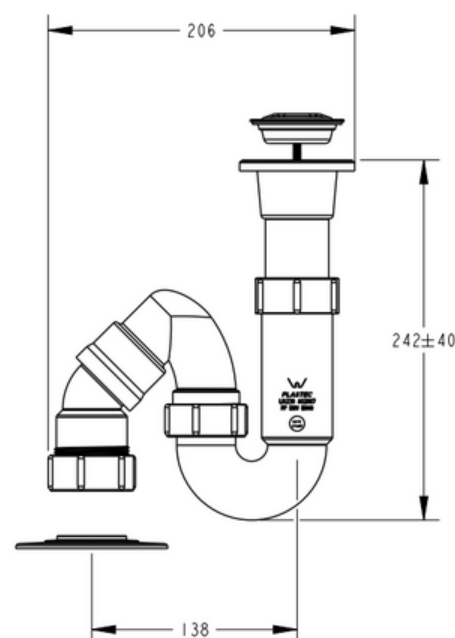

40 Knuckle Trap P Telescopic w/Nipple

ID	Ø	Box
19762	40	8

- 32x40 Trap Adaptor
- 32 Outlet Rubber
- Includes 40mm Flange

40 Knuckle Trap S&P Telescopic w/AAV

ID	Ø	Box
20587	40	10

- 32x40 Trap Adaptor
- 32 Outlet Rubber
- Includes 40mm Flange

40 Knuckle Trap S&P Telescopic w/AAV & Nipple

ID	Ø	Box
19758	40	8

- 32x40 Trap Adaptor
- 32 Outlet Rubber
- Includes 40mm Flange

40 Knuckle Trap S&P Telescopic P&W

ID	Ø	Box
20579	40	8

- 32x40 Trap Adaptor
- 32 Outlet Rubber
- Includes 40mm Flange

40 Knuckle Trap S&P Telescopic P&W w/Nipple

ID	Ø	Box
20580	40	8

- 32x40 Trap Adaptor
- 32 Outlet Rubber
- Includes 40mm Flange

40 Knuckle Trap S&P Telescopic Pop-Up

ID	Ø	Box
20577	40	8

- 32x40 Trap Adaptor
- 32 Outlet Rubber
- Includes 40mm Flange

40 Knuckle Trap S&P Telescopic Pop-Up w/AAV

ID	Ø	Box
20578	40	8

- 32x40 Trap Adaptor
- 32 Outlet Rubber
- Includes 40mm Flange