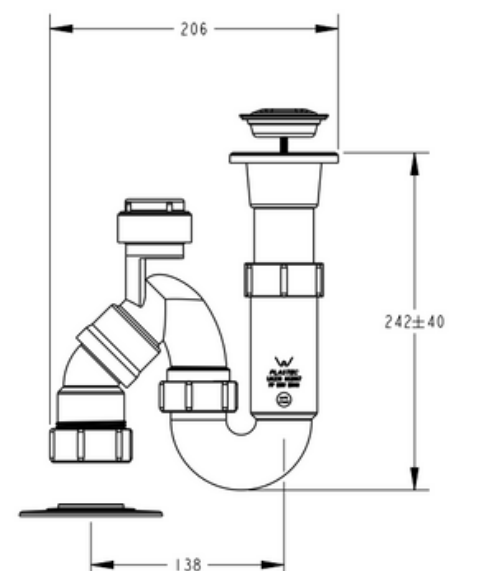

40 Knuckle Trap P Telescopic w/Nipple

ID	Ø	Box
19762	40	8

- 32x40 Trap Adaptor
- 32 Outlet Rubber
- Includes 40mm Flange

40 Knuckle Trap S&P Telescopic w/AAV

ID	Ø	Box
20587	40	10

- 32x40 Trap Adaptor
- 32 Outlet Rubber
- Includes 40mm Flange

40 Knuckle Trap S&P Telescopic w/AAV & Nipple

ID	Ø	Box
19758	40	8

- 32x40 Trap Adaptor
- 32 Outlet Rubber
- Includes 40mm Flange

40 Knuckle Trap S&P Telescopic P&W

ID	Ø	Box
20579	40	8

- 32x40 Trap Adaptor
- 32 Outlet Rubber
- Includes 40mm Flange

40 Knuckle Trap S&P Telescopic P&W w/Nipple

ID	Ø	Box
20580	40	8

- 32x40 Trap Adaptor
- 32 Outlet Rubber
- Includes 40mm Flange

40 Knuckle Trap S&P Telescopic Pop-Up

ID	Ø	Box
20577	40	8

- 32x40 Trap Adaptor
- 32 Outlet Rubber
- Includes 40mm Flange

40 Knuckle Trap S&P Telescopic Pop-Up w/AAV

ID	Ø	Box
20578	40	8

- 32x40 Trap Adaptor
- 32 Outlet Rubber
- Includes 40mm Flange