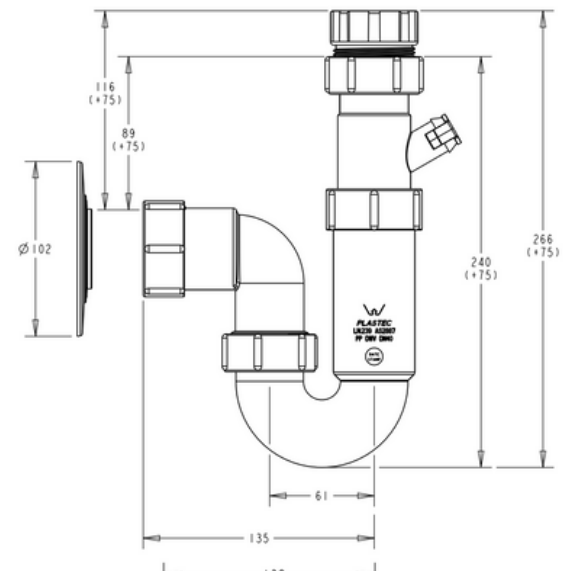

40 Knuckle Trap S&P Telescopic

ID	Ø	Box
19755	40	10

- 32x40 Trap Adaptor
- 32 Outlet Rubber
- Includes 40mm Flange

40 Knuckle Trap S&P w/Nipple

ID	Ø	Box
19757	40	10

- 32x40 Trap Adaptor
- 32 Outlet Rubber
- Includes 40mm Flange

40 Knuckle Trap S&P Telescopic w/Nipple

ID	Ø	Box
19756	40	10

- 32x40 Trap Adaptor
- 32 Outlet Rubber
- Includes 40mm Flange

40 Knuckle Trap P

ID	Ø	Box
19761	40	12

- 32x40 Trap Adaptor
- 32 Outlet Rubber
- Includes 40mm Flange

40 Knuckle Trap P Telescopic

ID	Ø	Box
19759	40	12

- 32x40 Trap Adaptor
- 32 Outlet Rubber
- Includes 40mm Flange

40 Knuckle Trap P w/Nipple

ID	Ø	Box
19760	40	10

- 32x40 Trap Adaptor
- 32 Outlet Rubber
- Includes 40mm Flange

40 Knuckle Trap P Telescopic w/Nipple

ID	Ø	Box
19762	40	8

- 32x40 Trap Adaptor
- 32 Outlet Rubber
- Includes 40mm Flange

40 Knuckle Trap S&P Telescopic w/AAV

ID	Ø	Box
20587	40	10

- 32x40 Trap Adaptor
- 32 Outlet Rubber
- Includes 40mm Flange