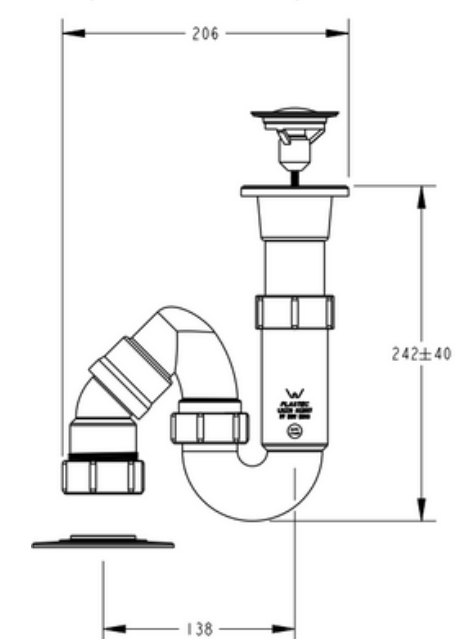

40 Knuckle Trap P Telescopic w/Nipple

ID	Ø	Box
19762	40	8

- 32x40 Trap Adaptor
- 32 Outlet Rubber
- Includes 40mm Flange

40 Knuckle Trap S&P Telescopic w/AAV

ID	Ø	Box
20587	40	10

- 32x40 Trap Adaptor
- 32 Outlet Rubber
- Includes 40mm Flange

40 Knuckle Trap S&P Telescopic w/AAV & Nipple

ID	Ø	Box
19758	40	8

- 32x40 Trap Adaptor
- 32 Outlet Rubber
- Includes 40mm Flange

40 Knuckle Trap S&P Telescopic P&W

ID	Ø	Box
20579	40	8

- 32x40 Trap Adaptor
- 32 Outlet Rubber
- Includes 40mm Flange

40 Knuckle Trap S&P Telescopic P&W w/Nipple

ID	Ø	Box
20580	40	8

- 32x40 Trap Adaptor
- 32 Outlet Rubber
- Includes 40mm Flange

40 Knuckle Trap S&P Telescopic Pop-Up

ID	Ø	Box
20577	40	8

- 32x40 Trap Adaptor
- 32 Outlet Rubber
- Includes 40mm Flange

40 Knuckle Trap S&P Telescopic Pop-Up w/AAV

ID	Ø	Box
20578	40	8

- 32x40 Trap Adaptor
- 32 Outlet Rubber
- Includes 40mm Flange