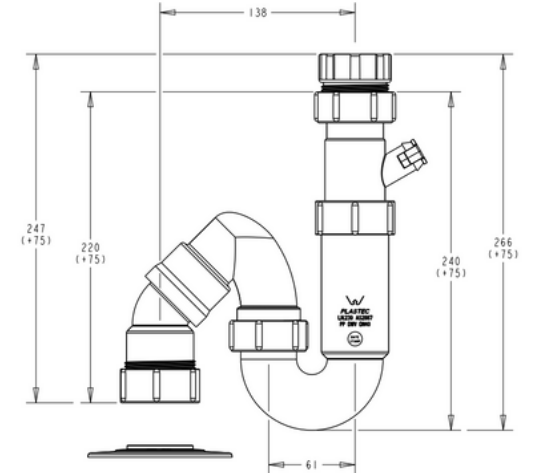

20580 - 40 Telescopic P&W S&P Trap

20578 - 40 Telescopic Pop Up AAV S&P Trap

"GOT INTO A TIGHT SITUATION - GO THE KNUCKLE"

PLASTEC KNUCKLE TRAPS

40 Knuckle Trap S&P

ID	Ø	Box
19754	40	10

- 32x40 Trap Adaptor
- 32 Outlet Rubber
- Includes 40mm Flange

40 Knuckle Trap S&P Telescopic

ID	Ø	Box
19755	40	10

- 32x40 Trap Adaptor
- 32 Outlet Rubber
- Includes 40mm Flange

40 Knuckle Trap S&P w/Nipple

ID	Ø	Box
19757	40	10

- 32x40 Trap Adaptor
- 32 Outlet Rubber
- Includes 40mm Flange

40 Knuckle Trap S&P Telescopic w/Nipple

ID	Ø	Box
19756	40	10

- 32x40 Trap Adaptor
- 32 Outlet Rubber
- Includes 40mm Flange

40 Knuckle Trap P

ID	Ø	Box
19761	40	12

- 32x40 Trap Adaptor
- 32 Outlet Rubber
- Includes 40mm Flange