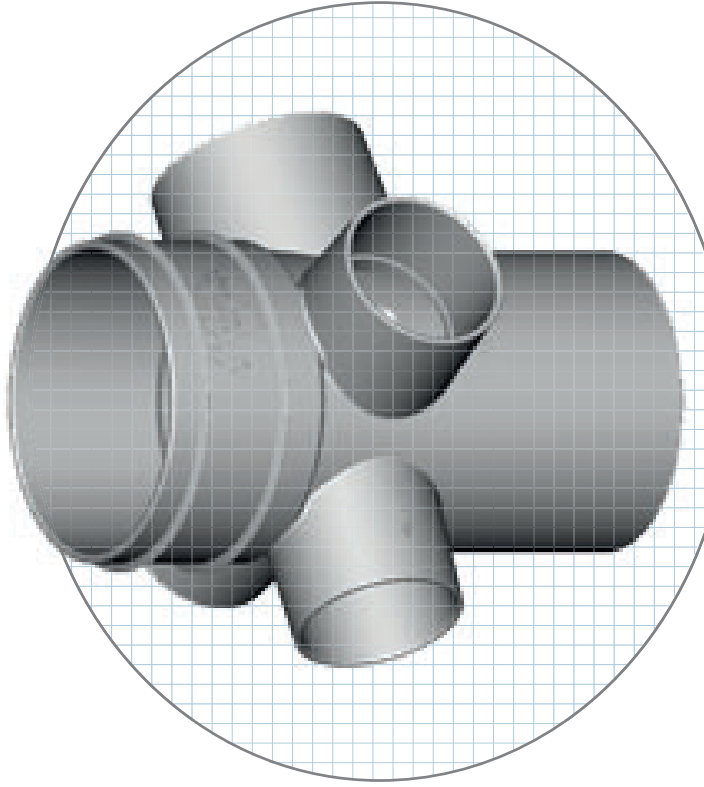

Four Way Riser

DWW Gullies

ID	Ø	Inlet Ø	Icon
17116	80	50x40x40x40	27
17118	100	50x50x40x40	16
17232	80	50x40x50x40	24
17233	100	50x50x50x40	16

Related Products: • Four Way Extended Risers also available • Dual (40&50mm) Four Way Extended Risers also available.