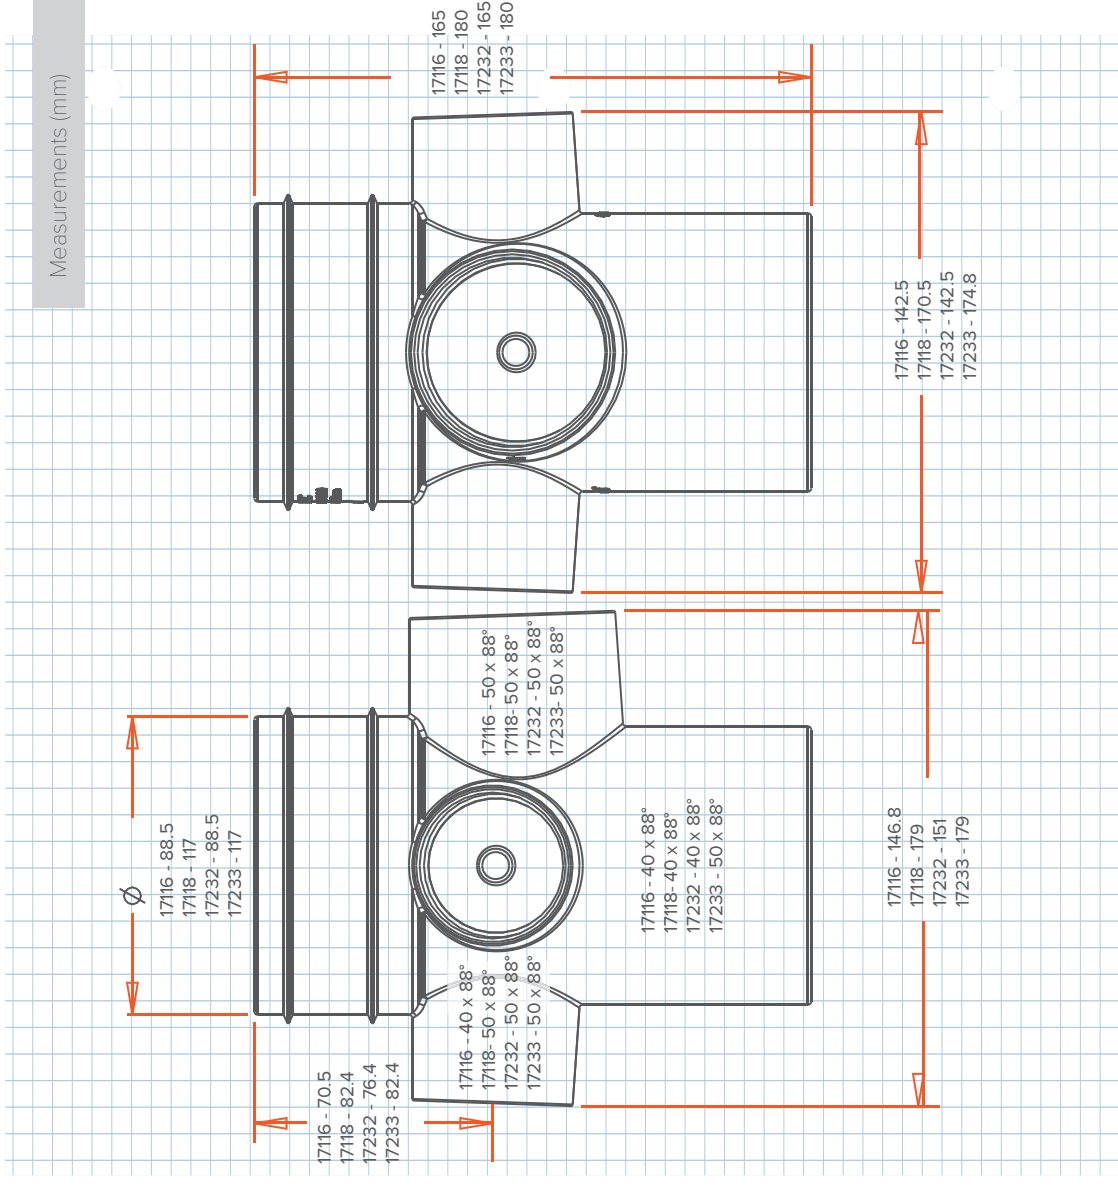

Four Way Riser

DWW Gullies

ID	Ø	Inlet Ø	Icon
17116	80	50x40x40x40	27
17118	100	50x50x40x40	16
17232	80	50x40x50x40	24
17233	100	50x50x50x40	16

Related Products: • Four Way Extended Risers also available • Dual (40&50mm) Four Way Extended Risers also available.

Measurements (mm)

07 5413 4444 - www.plastec.com.au
 Specifications as at 30.05.2019, but are subject to change at any time without notice.