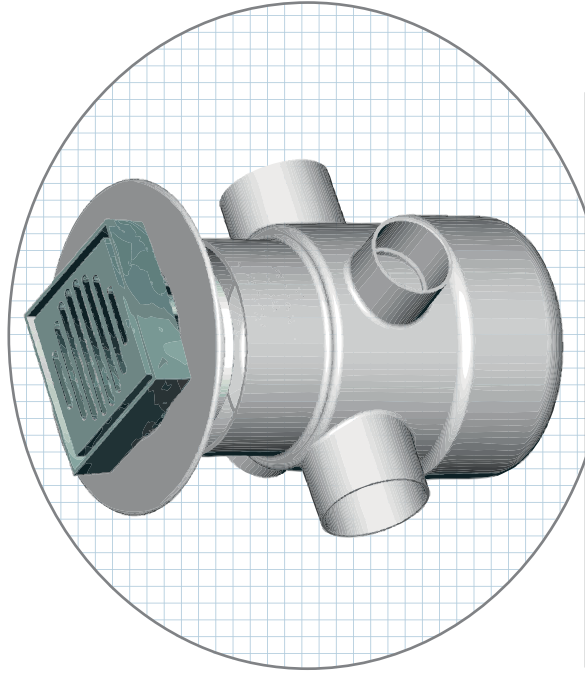

Floor Waste Gully

with Grate Insert

- Compact design.
- Includes Puddle Flange and Grate.
- Removable trap for clear access to drain.

ID	OUTLET (MM)	BRANCH (MM)	■
18996	50	40 x 50 x 40	1
18954	65	40 x 50 x 40	1

Related Products: • 50mm & 65mm versions available. • Square, Round, Tile Insert, Open Grate Insert and Solid Plate versions also available. • Gully may also be purchased individually.